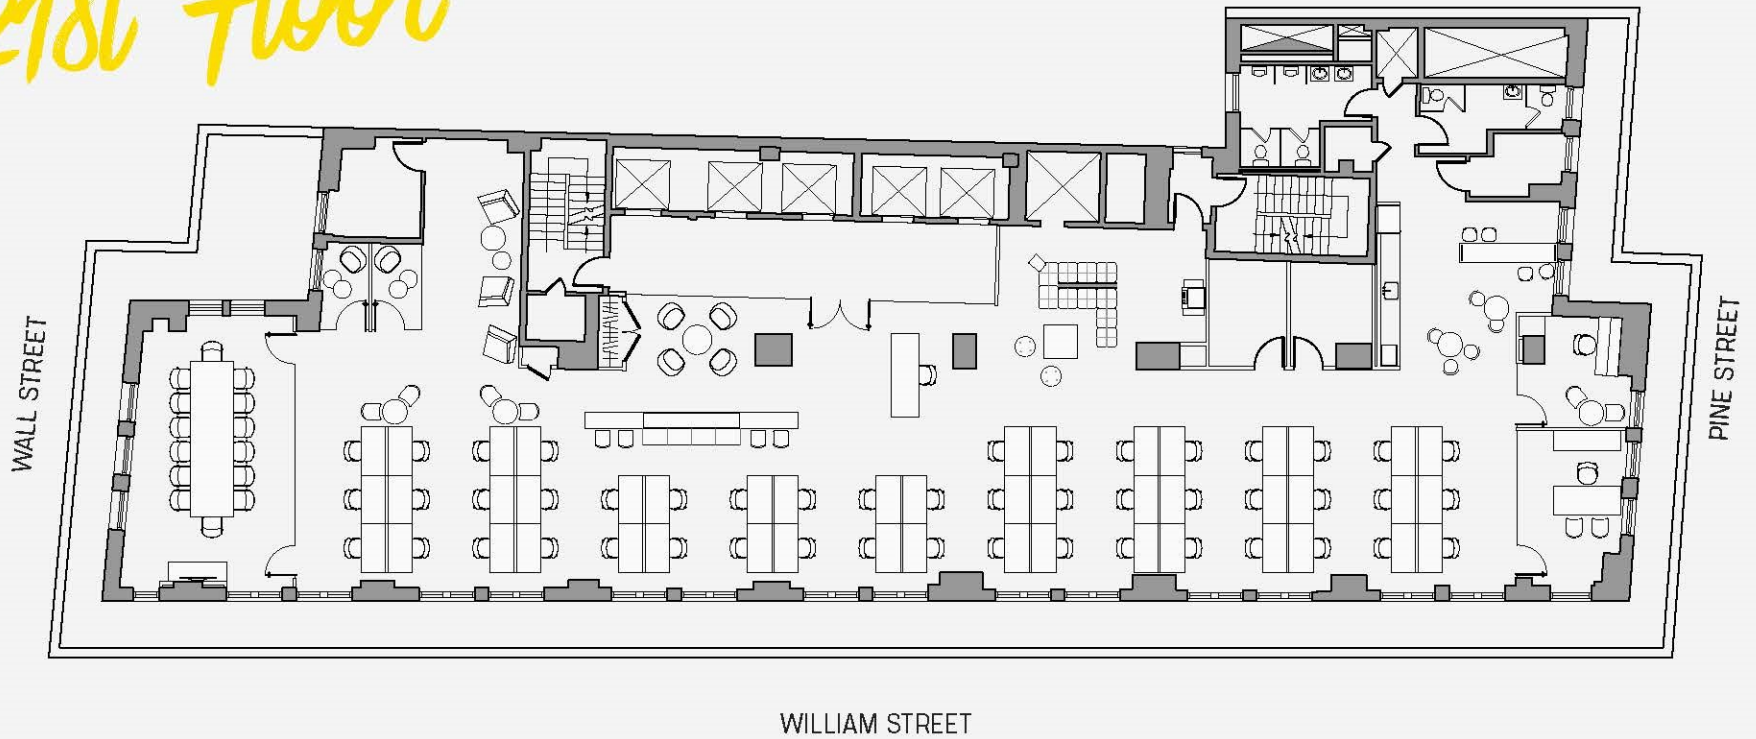

21st Floor

N

Executive Office	1
Private Office	1
Benching	48
Reception	1
<hr/>	
TOTAL HEADCOUNT	51

Conference Room	1
Phone Room	2
Café	1
Coat Room	1

IT Room	1
Storage Room	1
Copy Area	1

AVAILABLE NOVEMBER 2019

21ST FLOOR - 8,871 RSF
OPEN OFFICE

44
Wall