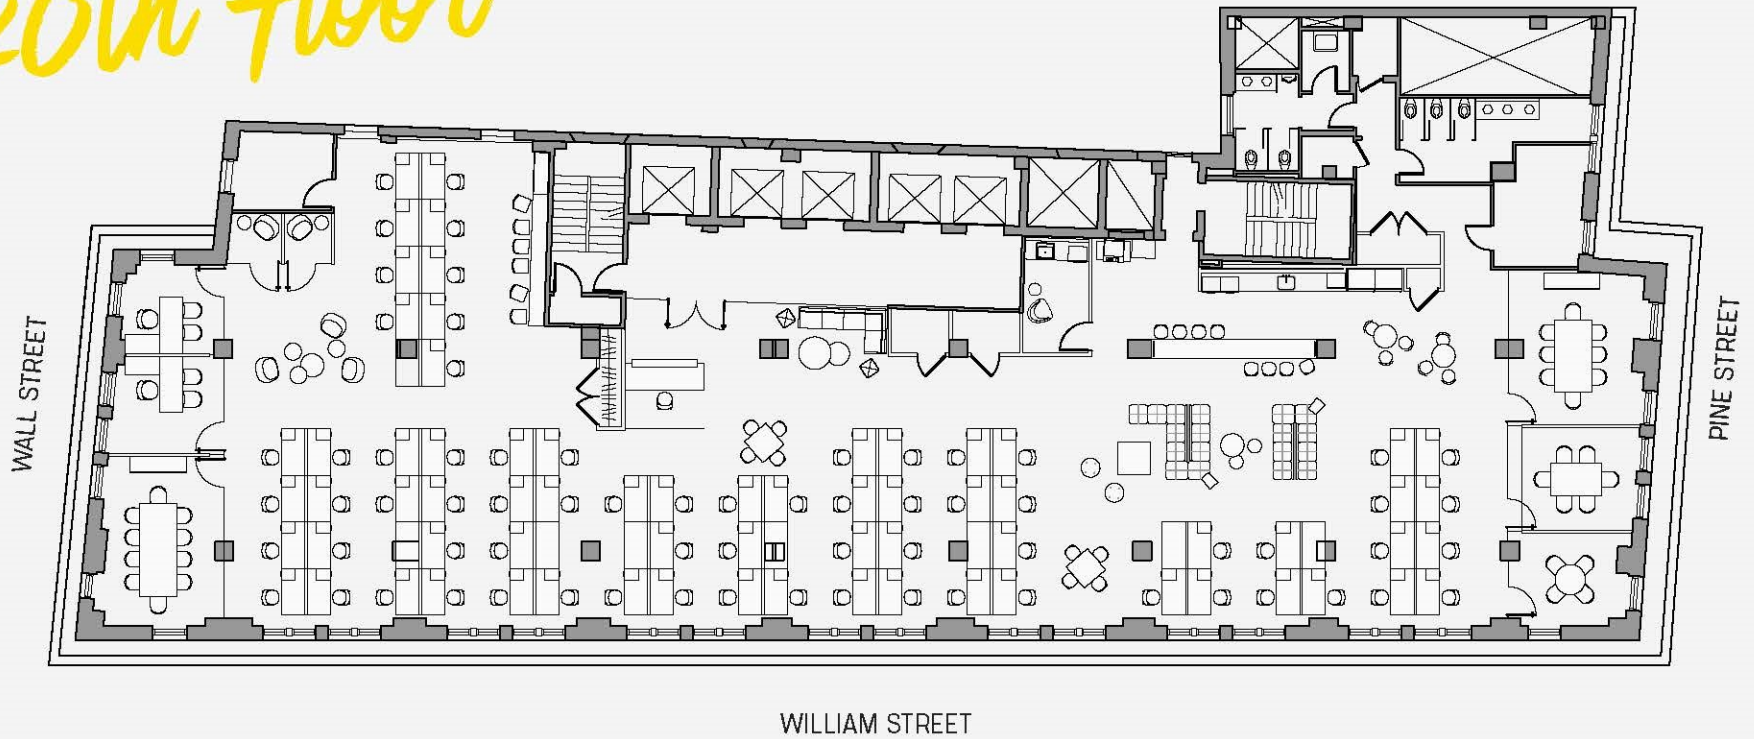

# 20th Floor

N

Private Office	2
Benching	70
Reception	1

Conference Room	4
Phone Room	2
Café	1
Coat Room	1

IT Room	1
Storage Room	3
Copy Area	1
Wellness Room	1

**TOTAL HEADCOUNT** 73

AVAILABLE NOW

20<sup>TH</sup> FLOOR - 11,314 RSF  
OPEN OFFICE

44  
Wall