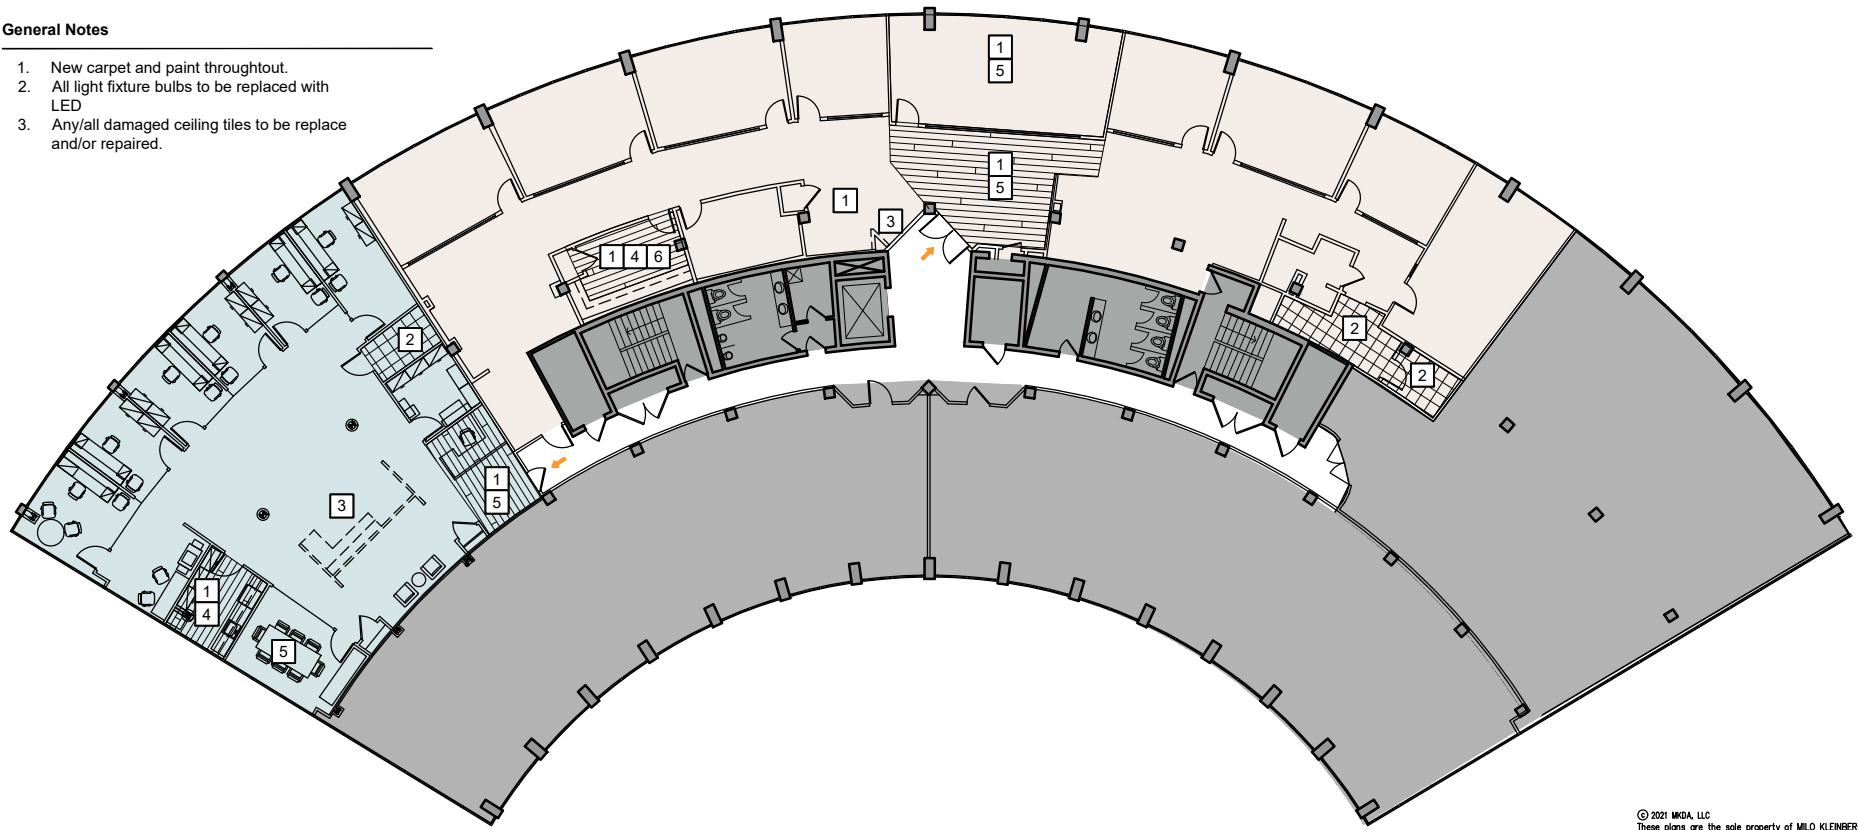

4 High Ridge Park 3rd Floor

Legend

- New Partition
- = Demo

Key Notes

- 1 New LVT
- 2 New VCT
- 3 Partition and millwork to be removed
- 4 New pantry millwork
- 5 New above standard LED pendant light fixture
- 6 New ceiling tile and lighting

General Notes

1. New carpet and paint throughout.
2. All light fixture bulbs to be replaced with LED
3. Any/all damaged ceiling tiles to be replaced and/or repaired.