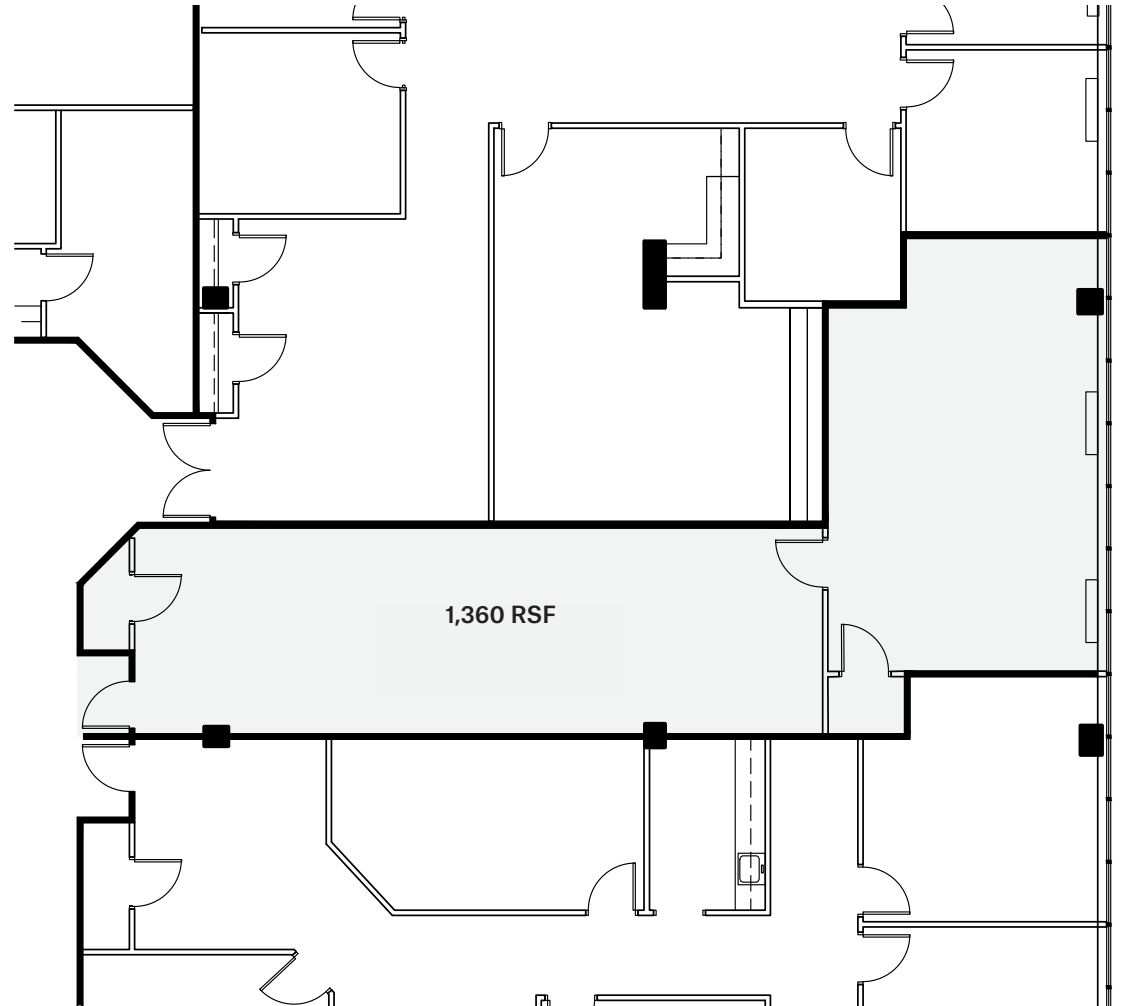

Kingsbrook

4 International Drive
Rye Brook, NY

kingsbrookofficepark.com

Partial 2nd Floor 1,360 RSF

Key Details

- Ready-Built Space
- Furnished
- Nine (9) Foot Finished Ceilings

Leasing Agent
CBRE

Michael McCall
203 325 5321
michael.mccall@cbre.com